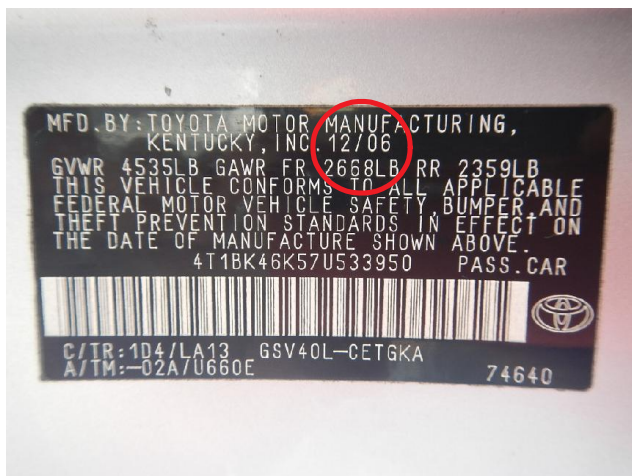

VIN Location and Picture Examples

Door jamb VIN label location on most cars (either in door jamb or on back edge of door).

Closer look at VIN label location.

Here's a good picture of the door jamb VIN tag also showing where the Date of Manufacture is located.

Here's an example of how you can take a picture to get us your mileage...

...and your license plate.

Examples of good damage photos

Overall Damage Area

We need to see that grilles are missing

Another angle